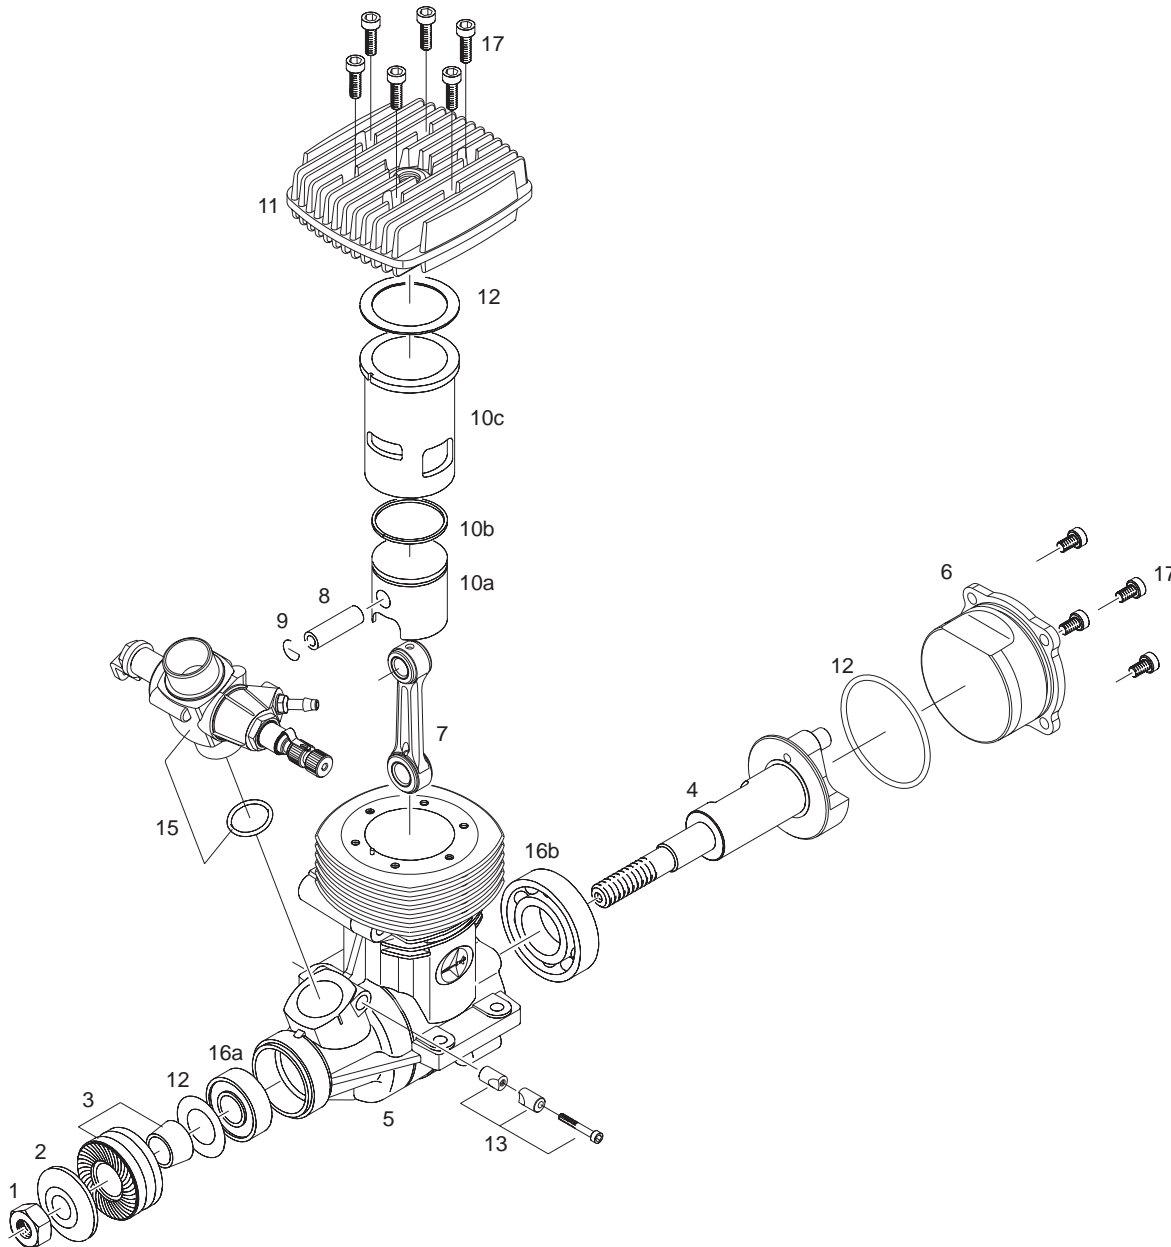

EXPLODE DRAWING AND PARTS LIST FOR

HELICOPTER ENGINE & CARB

9604 PRO-39H(R) ENGINE SPARE PARTS LIST

TWO STROKE HELICOPTER ENGINE

NO.	PART#	DESCRIPTION	NOTE
1	AA0025B	PROP NUT	
2	AA0026B	PROP WASHER	
3	AA0221	DRIVE WASHER SET	
4	AA0792	CRANKSHAFT	
5	AN0969	CRANKCASE	
6	AA0224	BACKPLATE	
7	AN0964	CONNECTING ROD	
8	AA0337	WRIST PIN ASSEMBLY	
9	AA0327	CIRCLIP	
10a	AN0966	PISTON	
10b	AA0967	PISTON RING	
10c	AA0965	CYLINDER	
11	AA0968	CYLINDER HEAD	
12	PN0221	GASKET SET	
13	PN0220	CARB RETAINING BOLT	
15	9204N	CARBURETOR ASSEMBLY	
16a	AMV699Z	BALL BEARING, FRONT	
16b	AMV6901	BALL BEARING, REAR	
17	PN0222	SCREW SET	

9607 PRO-70H(R) ENGINE SPARE PARTS LIST

TWO STROKE HELICOPTER ENGINE

NO.	PART#	DESCRIPTION	NOTE
1	AML5/16B	PROP NUT	
2	AA0280B	PROP WASHER	
3	PN0118	DRIVE WASHER SET	
4	AA0910	CRANKSHAFT	
5	AN0911	CRANKCASE	
6	AA0909	BACKPLATE	
7	AN0285	CONNECTING ROD	
8	AA0917	WRIST PIN ASSEMBLY	
9	AA0287	CIRCLIP	
10a	AN0914	PISTON	
10b	AA0916	PISTON RING	
10c	AA0915	CYLINDER	
11	AA0912	CYLINDER HEAD	
12	PN0193	GASKET SET	
13	AN0781	CARB RETAINING BOLT	
15	9294	CARBURETOR ASSEMBLY	
16a	AMV1438Z	BALL BEARING, FRONT	
16b	AMV16003	BALL BEARING, REAR	
17	PN0003	SCREW SET	

9609 PRO-90H(R) ENGINE SPARE PARTS LIST

TWO STROKE HELICOPTER ENGINE

NO.	PART#	DESCRIPTION	NOTE
1	AML5/16B	PROP NUT	
2	AA0280B	PROP WASHER	
3	PN0118	DRIVE WASHER SET	
4	AA0902	CRANKSHAFT	
5	AA0901	CRANKCASE	
6	AA0909	BACKPLATE	
7	AN0905	CONNECTING ROD	
8	AA0489	WRIST PIN ASSEMBLY	
9	AA0513	CIRCLIP	
10a	AN0906	PISTON	
10b	AA0908	PISTON RING	
10c	AA0907	CYLINDER	
11	AA0903	CYLINDER HEAD	
12	PN0194	GASKET SET	
13	AN0781	CARB RETAINING BOLT	
15	9266	CARBURETOR ASSEMBLY	
16a	AMV1438Z	BALL BEARING, FRONT	
16b	AMV16003	BALL BEARING, REAR	
17	PN0003	SCREW SET	