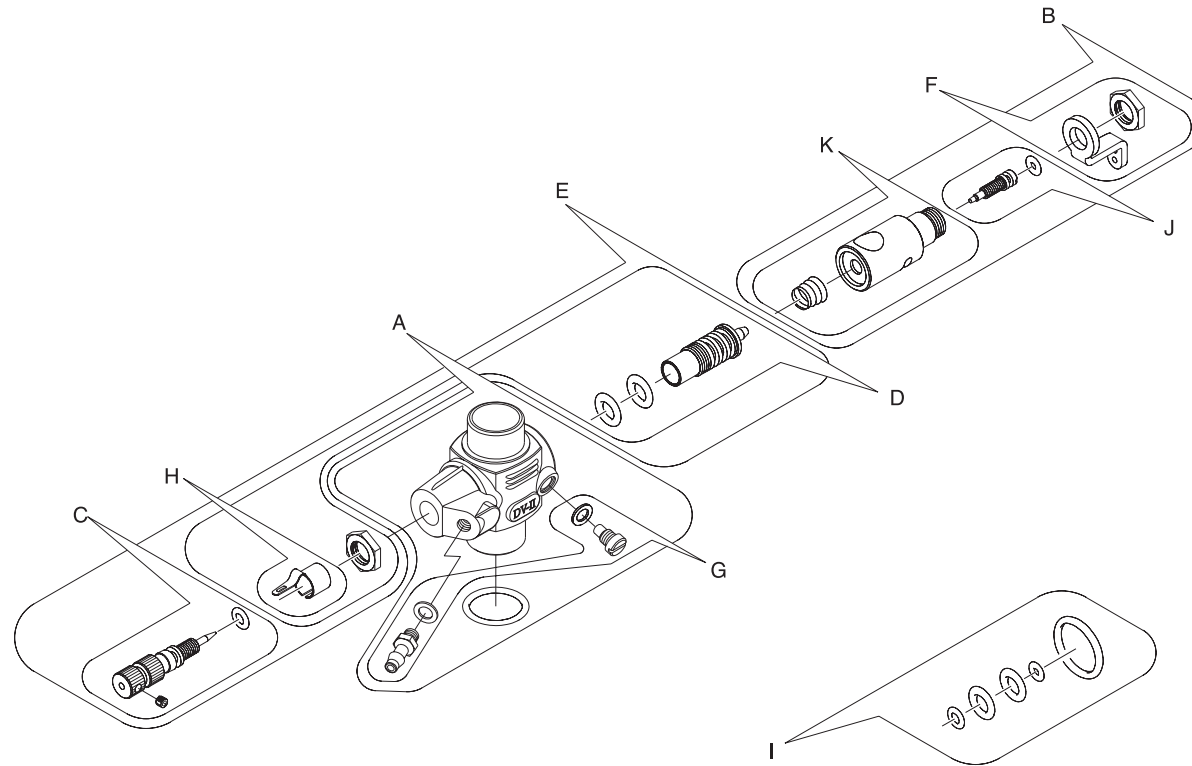

CARBURETOR SPARE PARTS LIST

FOR HELICOPTER ENGINE

- 9228N PRO-36H / 9670
- 9204N PRO-39H(R) / 9604
- 9239N PRO-46H & 50H / 9680 & 9605
- 9234N PRO-61H / 9695
- 9294 PRO-70H(R) / 9607
- 9266 PRO-90H(R) / 9609

CARBURETOR ITEM NO	9228N		9239N		9204N		9234N		9294		9266	
NO. DESCRIPTION	PART#	NOTE	PART#	NOTE	PART#	NOTE	PART#	NOTE	PART#	NOTE	PART#	NOTE
A CARBURETOR BODY	PN1178		PN1181		PN1263		PN1184		PN1200		PN1254	
B CARB. ROTOR ASSY	PN1098		PN1205		PN1205		PN1087		PN1201		PN1255	
C NEEDLE VALVE ONLY	PN1029		PN1173		PN1264		PN1173		PN1173		PN1173	
D SPRAY BAR ASSEMBLY	PN1179		PN1179		PN1179		PN1185		PN1185		PN1185	
E NEEDLE VALVE ASSY.	PN1180		PN1251		PN1251		PN1186		PN1186		PN1186	
F THROTTLE LEVER	PN1102		PN1102		PN1102		PN1072		PN1102		PN1102	
G BOLT&FUEL INLET	PN1007		PN1007		PN1007		PN1007		PN1007		PN1007	
H RATECHET SPRING	AA1025B		AA1025B		AA1025B		AA1025B		AA1025B		AA1025B	
I O RING SET	PN1103		PN1252		PN1252		PN1176		PN1202		PN1202	
J MIXTURE METERING SCREW SET	PN1104		PN1206		PN1265		PN1009		PN1203		PN1203	
K THROTTLE ROTOR SET	PN1105		PN1207		PN1266		PN1088		PN1204		PN1256