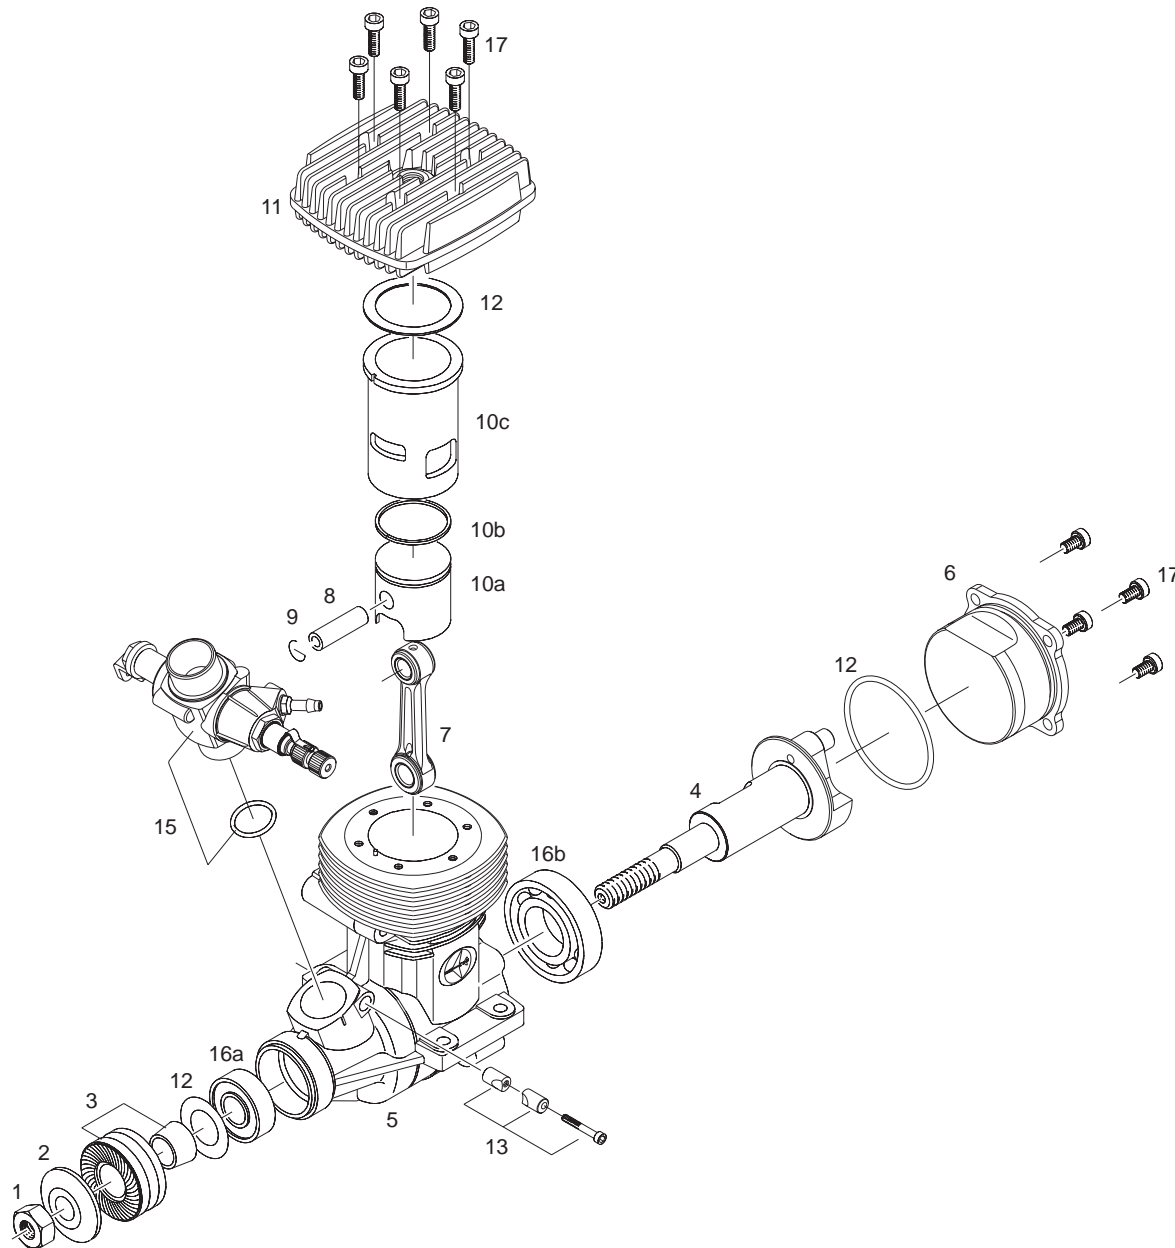

EXPLODE DRAWING AND PARTS LIST FOR

HELICOPTER ENGINE & CARB

9604 PRO-39H(R) ENGINE SPARE PARTS LIST

TWO STROKE HELICOPTER ENGINE

NO.	PART#	DESCRIPTION	NOTE
1	AA0025B	PROP NUT	
2	AA0026B	PROP WASHER	
3	AA0221	DRIVE WASHER SET	
4	AA0792	CRANKSHAFT	
5	AN0969	CRANKCASE	
6	AA0224	BACKPLATE	
7	AN0964	CONNECTING ROD	
8	AA0337	WRIST PIN ASSEMBLY	
9	AA0327	CIRCLIP	
10a	AN0966	PISTON	
10b	AA0967	PISTON RING	
10c	AA0965	CYLINDER	
11	AA0968	CYLINDER HEAD	
12	PN0221	GASKET SET	
13	PN0220	CARB RETAINING BOLT	
15	9204N	CARBURETOR ASSEMBLY	
16a	AMV699Z	BALL BEARING, FRONT	
16b	AMV6901	BALL BEARING, REAR	
17	PN0222	SCREW SET	

9605 PRO-50H(R) ENGINE SPARE PARTS LIST

TWO STROKE HELICOPTER ENGINE

NO.	PART#	DESCRIPTION	NOTE
1	AA0025B	PROP NUT	
2	AA0026B	PROP WASHER	
3	PN0023	DRIVE WASHER SET	
4	AA0740	CRANKSHAFT	
5	AN0739	CRANKCASE	
6	AA0324	BACKPLATE	
7	AN0325	CONNECTING ROD	
8	AA0337	WRIST PIN ASSEMBLY	
9	AA0327	CIRCLIP	
10a	AN0273	PISTON	
10b	AA0274	PISTON RING	
10c	AA0272	CYLINDER	
11	AA0743	CYLINDER HEAD	
12	PN0192	GASKET SET	
13	AN0275	CARB RETAINING BOLT	
15	9239N	CARBURETOR ASSEMBLY	
16a	AMV1438Z	BALL BEARING, FRONT	
16b	AMV6902	BALL BEARING, REAR	
17	PN0116	SCREW SET	

9607 PRO-70H(R) ENGINE SPARE PARTS LIST

TWO STROKE HELICOPTER ENGINE

NO.	PART#	DESCRIPTION	NOTE
1	AML5/16B	PROP NUT	
2	AA0280B	PROP WASHER	
3	PN0118	DRIVE WASHER SET	
4	AA0910	CRANKSHAFT	
5	AN0911	CRANKCASE	
6	AA0909	BACKPLATE	
7	AN0285	CONNECTING ROD	
8	AA0917	WRIST PIN ASSEMBLY	
9	AA0287	CIRCLIP	
10a	AN0914	PISTON	
10b	AA0916	PISTON RING	
10c	AA0915	CYLINDER	
11	AA0912	CYLINDER HEAD	
12	PN0193	GASKET SET	
13	AN0781	CARB RETAINING BOLT	
15	9294	CARBURETOR ASSEMBLY	
16a	AMV1438Z	BALL BEARING, FRONT	
16b	AMV16003	BALL BEARING, REAR	
17	PN0003	SCREW SET	