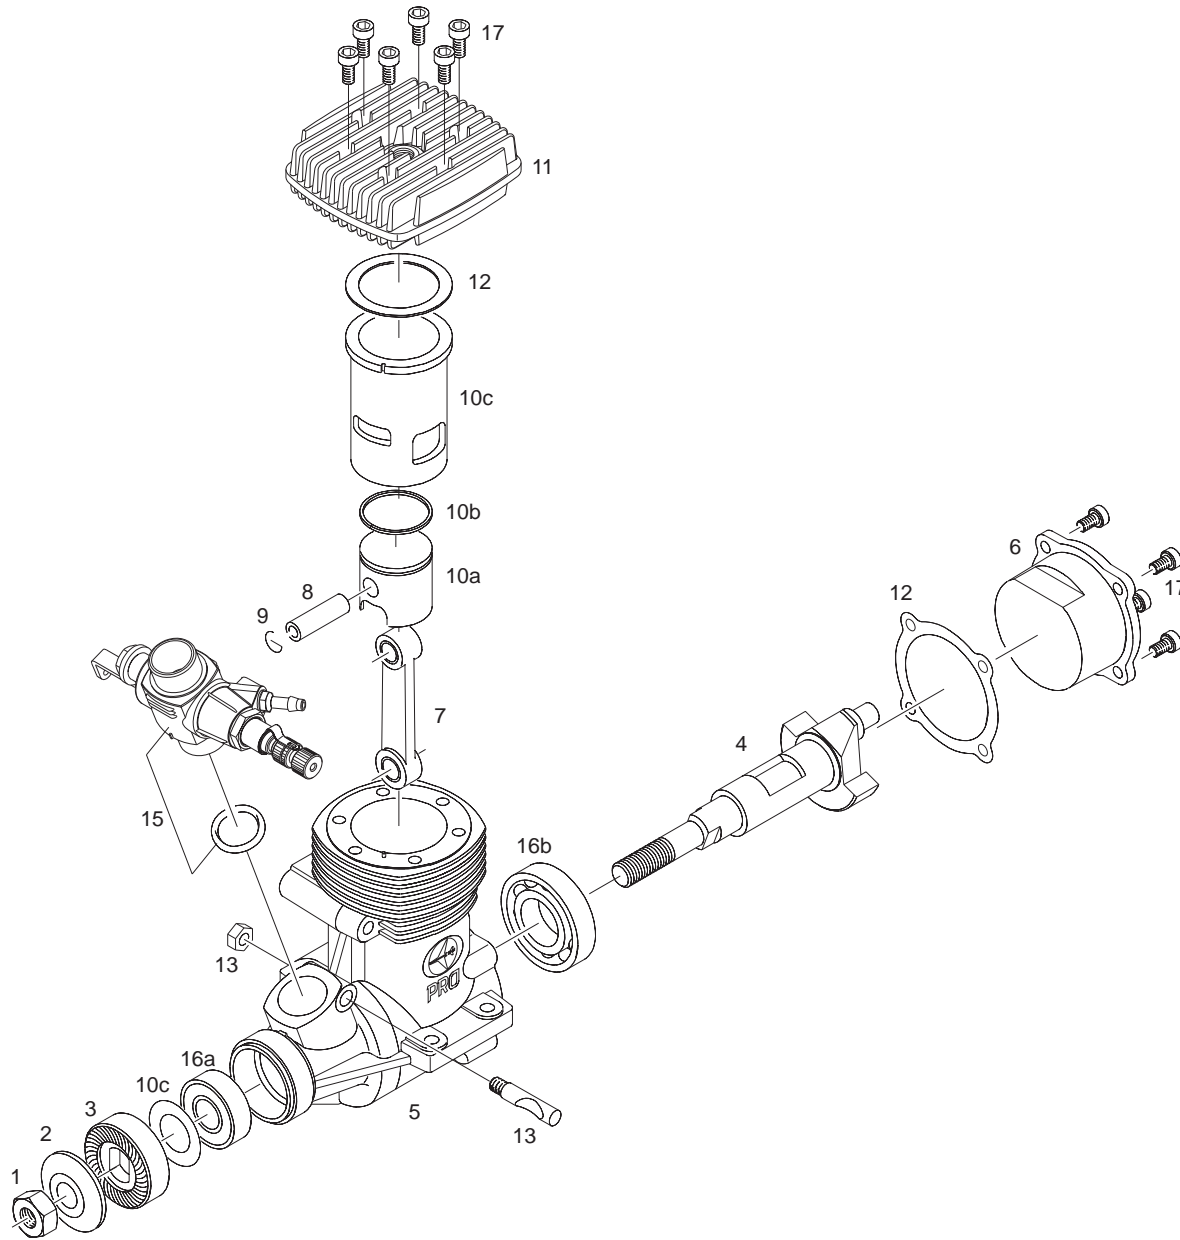

EXPLODE DRAWING AND PARTS LIST FOR

HELICOPTER ENGINE & CARB

9604 PRO-39H(R) ENGINE SPARE PARTS LIST

TWO STROKE HELICOPTER ENGINE

NO.	PART#	DESCRIPTION	NOTE
1	AA0025B	PROP NUT	
2	AA0026B	PROP WASHER	
3	AA0221	DRIVE WASHER SET	
4	AA0792	CRANKSHAFT	
5	AN0969	CRANKCASE	
6	AA0224	BACKPLATE	
7	AN0964	CONNECTING ROD	
8	AA0337	WRIST PIN ASSEMBLY	
9	AA0327	CIRCLIP	
10a	AN0966	PISTON	
10b	AA0967	PISTON RING	
10c	AA0965	CYLINDER	
11	AA0968	CYLINDER HEAD	
12	PN0221	GASKET SET	
13	PN0220	CARB RETAINING BOLT	
15	9204N	CARBURETOR ASSEMBLY	
16a	AMV699Z	BALL BEARING, FRONT	
16b	AMV6901	BALL BEARING, REAR	
17	PN0222	SCREW SET	

9605 PRO-50H(R) ENGINE SPARE PARTS LIST

TWO STROKE HELICOPTER ENGINE

NO.	PART#	DESCRIPTION	NOTE
1	AA0025B	PROP NUT	
2	AA0026B	PROP WASHER	
3	PN0023	DRIVE WASHER SET	
4	AA0740	CRANKSHAFT	
5	AN0739	CRANKCASE	
6	AA0324	BACKPLATE	
7	AN0325	CONNECTING ROD	
8	AA0337	WRIST PIN ASSEMBLY	
9	AA0327	CIRCLIP	
10a	AN0273	PISTON	
10b	AA0274	PISTON RING	
10c	AA0272	CYLINDER	
11	AA0743	CYLINDER HEAD	
12	PN0192	GASKET SET	
13	AN0275	CARB RETAINING BOLT	
15	9239N	CARBURETOR ASSEMBLY	
16a	AMV1438Z	BALL BEARING, FRONT	
16b	AMV6902	BALL BEARING, REAR	
17	PN0116	SCREW SET	

9609 PRO-90H(R) ENGINE SPARE PARTS LIST

TWO STROKE HELICOPTER ENGINE

NO.	PART#	DESCRIPTION	NOTE
1	AML5/16B	PROP NUT	
2	AA0280B	PROP WASHER	
3	PN0118	DRIVE WASHER SET	
4	AA0902	CRANKSHAFT	
5	AA0901	CRANKCASE	
6	AA0909	BACKPLATE	
7	AN0905	CONNECTING ROD	
8	AA0489	WRIST PIN ASSEMBLY	
9	AA0513	CIRCLIP	
10a	AN0906	PISTON	
10b	AA0908	PISTON RING	
10c	AA0907	CYLINDER	
11	AA0903	CYLINDER HEAD	
12	PN0194	GASKET SET	
13	AN0781	CARB RETAINING BOLT	
15	9266	CARBURETOR ASSEMBLY	
16a	AMV1438Z	BALL BEARING, FRONT	
16b	AMV16003	BALL BEARING, REAR	
17	PN0003	SCREW SET	