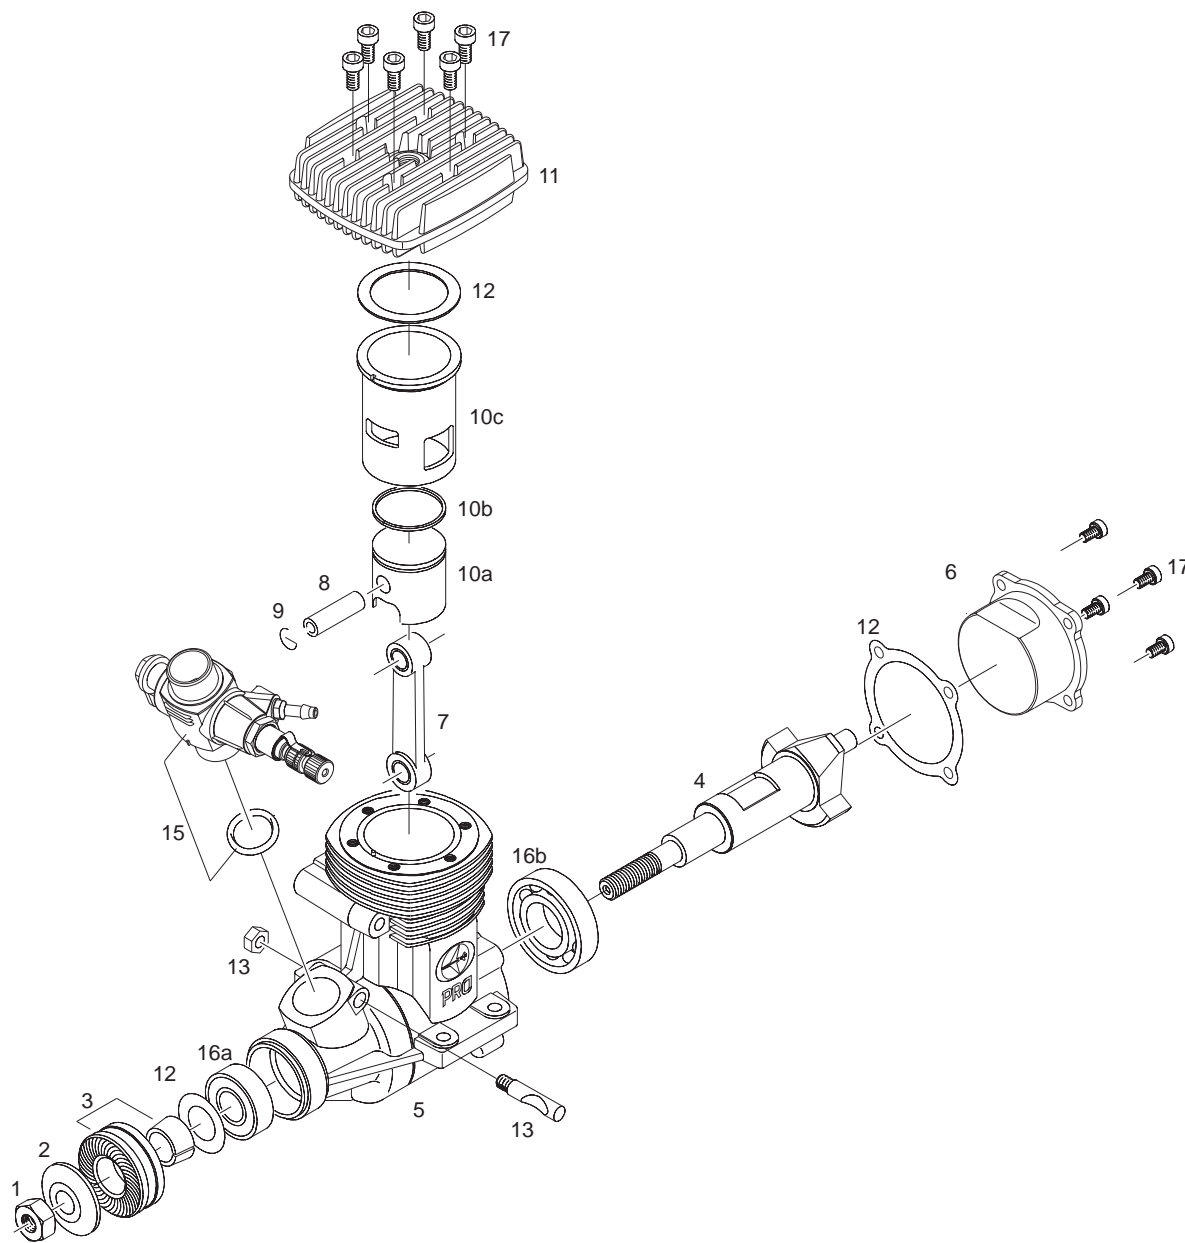

EXPLODE DRAWING AND PARTS LIST FOR

HELICOPTER ENGINE & CARB

9604 PRO-39H(R) ENGINE SPARE PARTS LIST

TWO STROKE HELICOPTER ENGINE

NO.	PART#	DESCRIPTION	NOTE
1	AA0025B	PROP NUT	
2	AA0026B	PROP WASHER	
3	AA0221	DRIVE WASHER SET	
4	AA0792	CRANKSHAFT	
5	AN0969	CRANKCASE	
6	AA0224	BACKPLATE	
7	AN0964	CONNECTING ROD	
8	AA0337	WRIST PIN ASSEMBLY	
9	AA0327	CIRCLIP	
10a	AN0966	PISTON	
10b	AA0967	PISTON RING	
10c	AA0965	CYLINDER	
11	AA0968	CYLINDER HEAD	
12	PN0221	GASKET SET	
13	PN0220	CARB RETAINING BOLT	
15	9204N	CARBURETOR ASSEMBLY	
16a	AMV699Z	BALL BEARING, FRONT	
16b	AMV6901	BALL BEARING, REAR	
17	PN0222	SCREW SET	

9605 PRO-50H(R) ENGINE SPARE PARTS LIST

TWO STROKE HELICOPTER ENGINE

NO.	PART#	DESCRIPTION	NOTE
1	AA0025B	PROP NUT	
2	AA0026B	PROP WASHER	
3	PN0023	DRIVE WASHER SET	
4	AA0740	CRANKSHAFT	
5	AN0739	CRANKCASE	
6	AA0324	BACKPLATE	
7	AN0325	CONNECTING ROD	
8	AA0337	WRIST PIN ASSEMBLY	
9	AA0327	CIRCLIP	
10a	AN0273	PISTON	
10b	AA0274	PISTON RING	
10c	AA0272	CYLINDER	
11	AA0743	CYLINDER HEAD	
12	PN0192	GASKET SET	
13	AN0275	CARB RETAINING BOLT	
15	9239N	CARBURETOR ASSEMBLY	
16a	AMV1438Z	BALL BEARING, FRONT	
16b	AMV6902	BALL BEARING, REAR	
17	PN0116	SCREW SET	

9609 PRO-90H(R) ENGINE SPARE PARTS LIST

TWO STROKE HELICOPTER ENGINE

NO.	PART#	DESCRIPTION	NOTE
1	AML5/16B	PROP NUT	
2	AA0280B	PROP WASHER	
3	PN0118	DRIVE WASHER SET	
4	AA0902	CRANKSHAFT	
5	AA0901	CRANKCASE	
6	AA0909	BACKPLATE	
7	AN0905	CONNECTING ROD	
8	AA0489	WRIST PIN ASSEMBLY	
9	AA0513	CIRCLIP	
10a	AN0906	PISTON	
10b	AA0908	PISTON RING	
10c	AA0907	CYLINDER	
11	AA0903	CYLINDER HEAD	
12	PN0194	GASKET SET	
13	AN0781	CARB RETAINING BOLT	
15	9266	CARBURETOR ASSEMBLY	
16a	AMV1438Z	BALL BEARING, FRONT	
16b	AMV16003	BALL BEARING, REAR	
17	PN0003	SCREW SET	