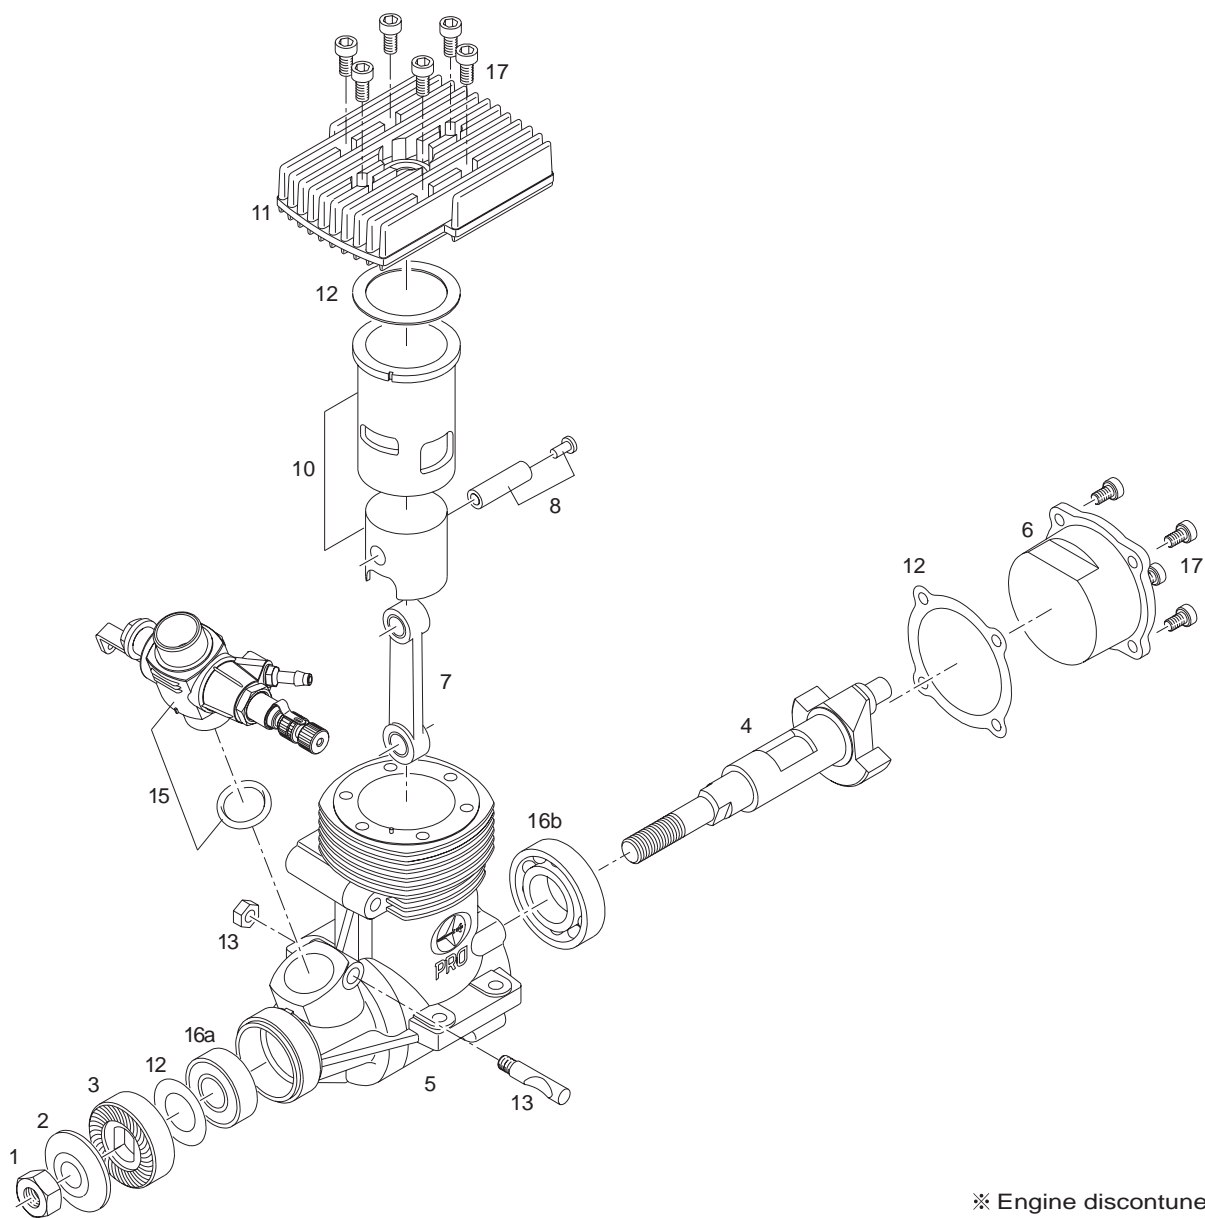

9607 PRO-70H(R) ENGINE SPARE PARTS LIST

TWO STROKE HELICOPTER ENGINE

NO.	PART#	DESCRIPTION	NOTE
1	AML5/16B	PROP NUT	
2	AA0280B	PROP WASHER	
3	PN0118	DRIVE WASHER SET	
4	AA0910	CRANKSHAFT	
5	AN0911	CRANKCASE	
6	AA0909	BACKPLATE	
7	AN0285	CONNECTING ROD	
8	AA0917	WRIST PIN ASSEMBLY	
9	AA0287	CIRCLIP	
10a	AN0914	PISTON	
10b	AA0916	PISTON RING	
10c	AA0915	CYLINDER	
11	AA0912	CYLINDER HEAD	
12	PN0193	GASKET SET	
13	AN0781	CARB RETAINING BOLT	
15	9294	CARBURETOR ASSEMBLY	
16a	AMV1438Z	BALL BEARING, FRONT	
16b	AMV16003	BALL BEARING, REAR	
17	PN0003	SCREW SET	

9609 PRO-90H(R) ENGINE SPARE PARTS LIST

TWO STROKE HELICOPTER ENGINE

NO.	PART#	DESCRIPTION	NOTE
1	AML5/16B	PROP NUT	
2	AA0280B	PROP WASHER	
3	PN0118	DRIVE WASHER SET	
4	AA0902	CRANKSHAFT	
5	AA0901	CRANKCASE	
6	AA0909	BACKPLATE	
7	AN0905	CONNECTING ROD	
8	AA0489	WRIST PIN ASSEMBLY	
9	AA0513	CIRCLIP	
10a	AN0906	PISTON	
10b	AA0908	PISTON RING	
10c	AA0907	CYLINDER	
11	AA0903	CYLINDER HEAD	
12	PN0194	GASKET SET	
13	AN0781	CARB RETAINING BOLT	
15	9266	CARBURETOR ASSEMBLY	
16a	AMV1438Z	BALL BEARING, FRONT	
16b	AMV16003	BALL BEARING, REAR	
17	PN0003	SCREW SET	

※9670 PRO-36H ENGINE SPARE PARTS LIST

TWO STROKE HELICOPTER ENGINE

NO.	PART#	DESCRIPTION	NOTE
1	AA0025B	PROP NUT	
2	AA0026B	PROP WASHER	
3	AA0221	DRIVE WASHER SET	
4	AA0792	CRANKSHAFT	
5	AN0794	CRANKCASE	
6	AA0224	BACKPLATE	
7	AN0225	CONNECTING ROD	
8	AN0226	WRIST PIN ASSEMBLY	
9	*****	CIRCLIP	
10	AN0295	CYLINDER & PISTON	
11	AA0230	CYLINDER HEAD	
12	PN0007	GASKET SET	
13	PN0008	CARB RETAINING BOLT	
15	9228N	CARBURETOR ASSEMBLY	
16a	AMV699Z	BALL BEARING, FRONT	
16b	AMV6901	BALL BEARING, REAR	
17	PN0032	SCREW SET	